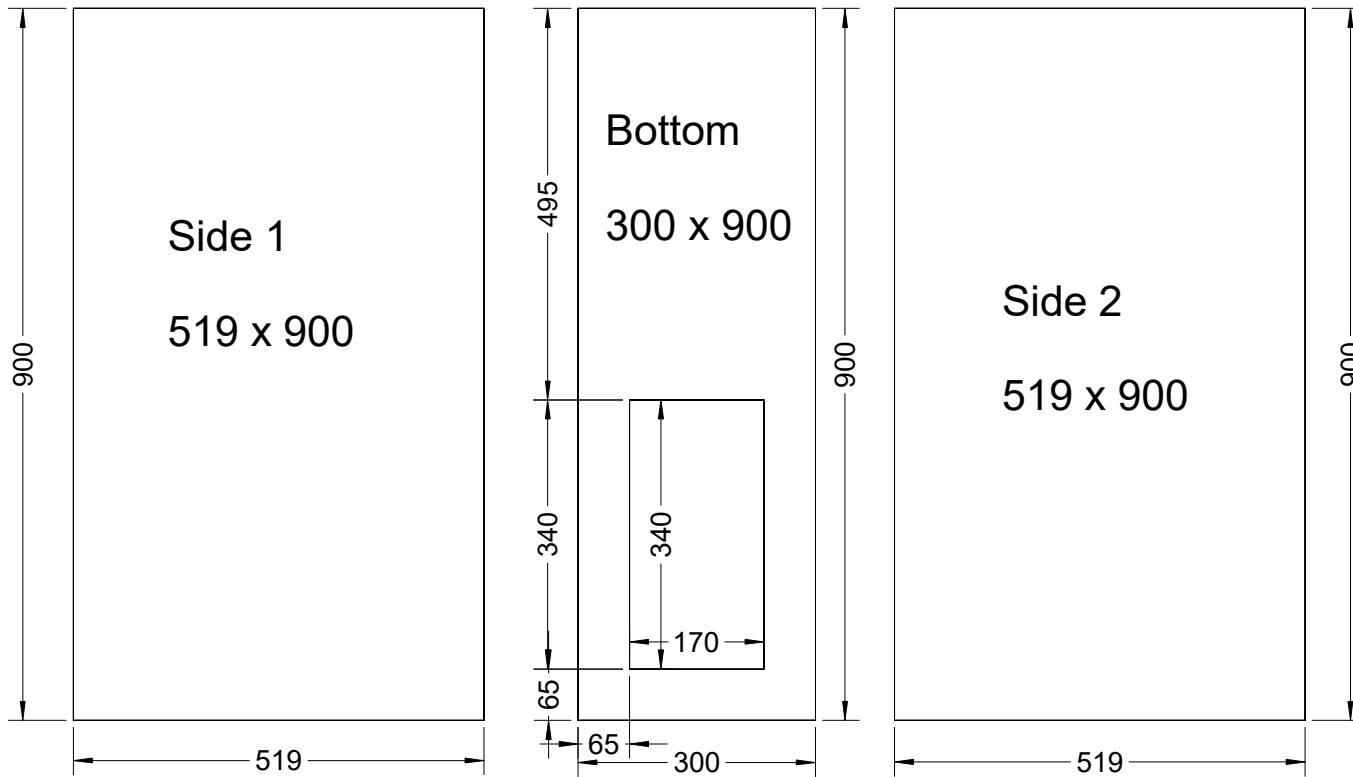

Dwg. TJ4.1.42.06

Model 4 A and B
Version 1.42
23 Feb 2017

C Pemberton-Pigott

2 Sides and 1 Bottom

Bottom goes inside