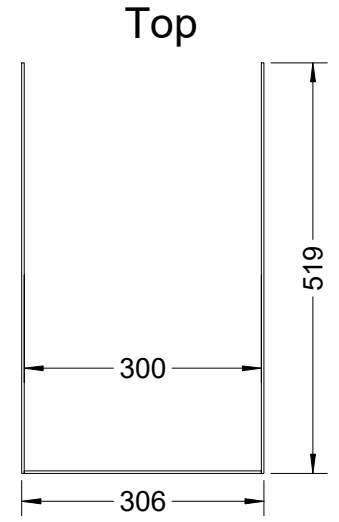

Dwg. TJ4.1.42.06

Model 4 A and B
Version 1.42
23 Feb 2017

C Pemberton-Pigott

2 Sides and 1 Bottom

Bottom goes inside